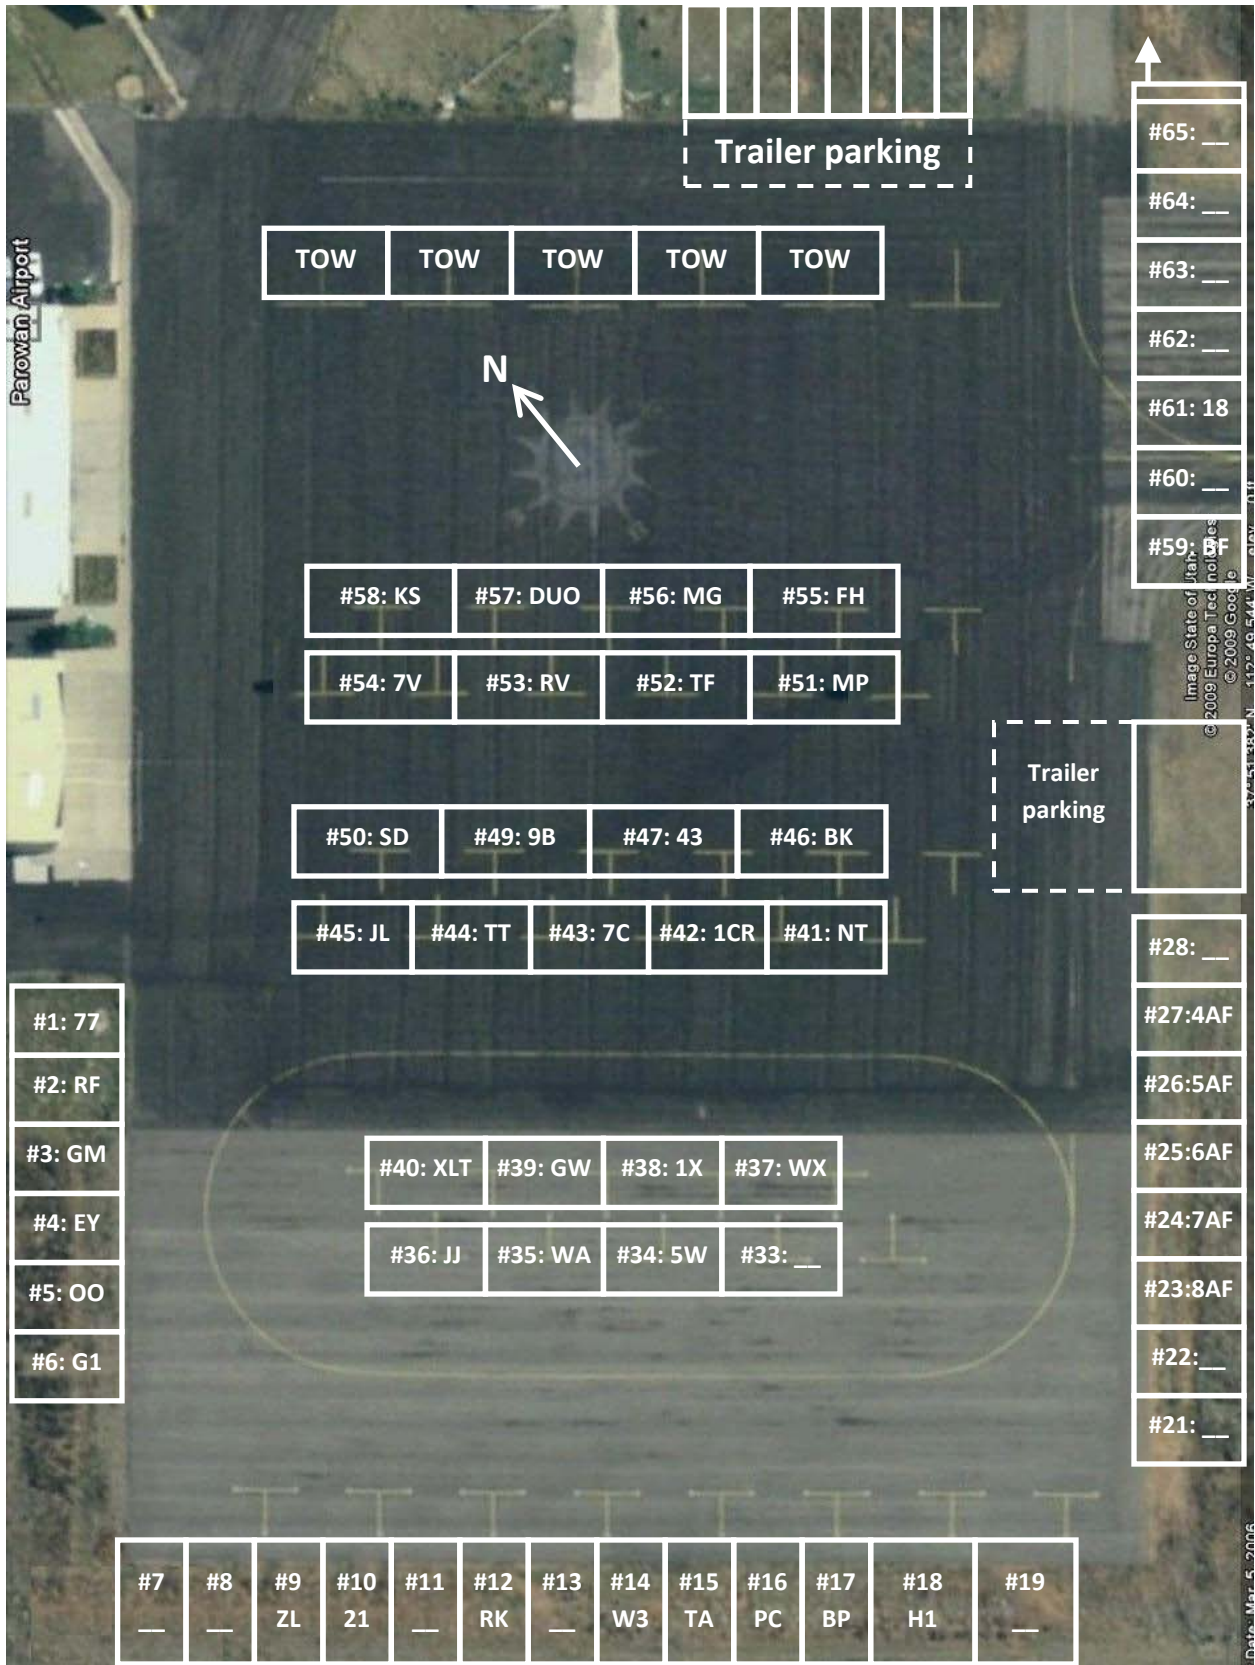

# 2010 TIEDOWN ASSIGNMENTS AS OF May 19, 2010

# 2010 RV AREA TIEDOWN ASSIGNMENTS AS OF May 18, 2010

# Parowan Airport Layout